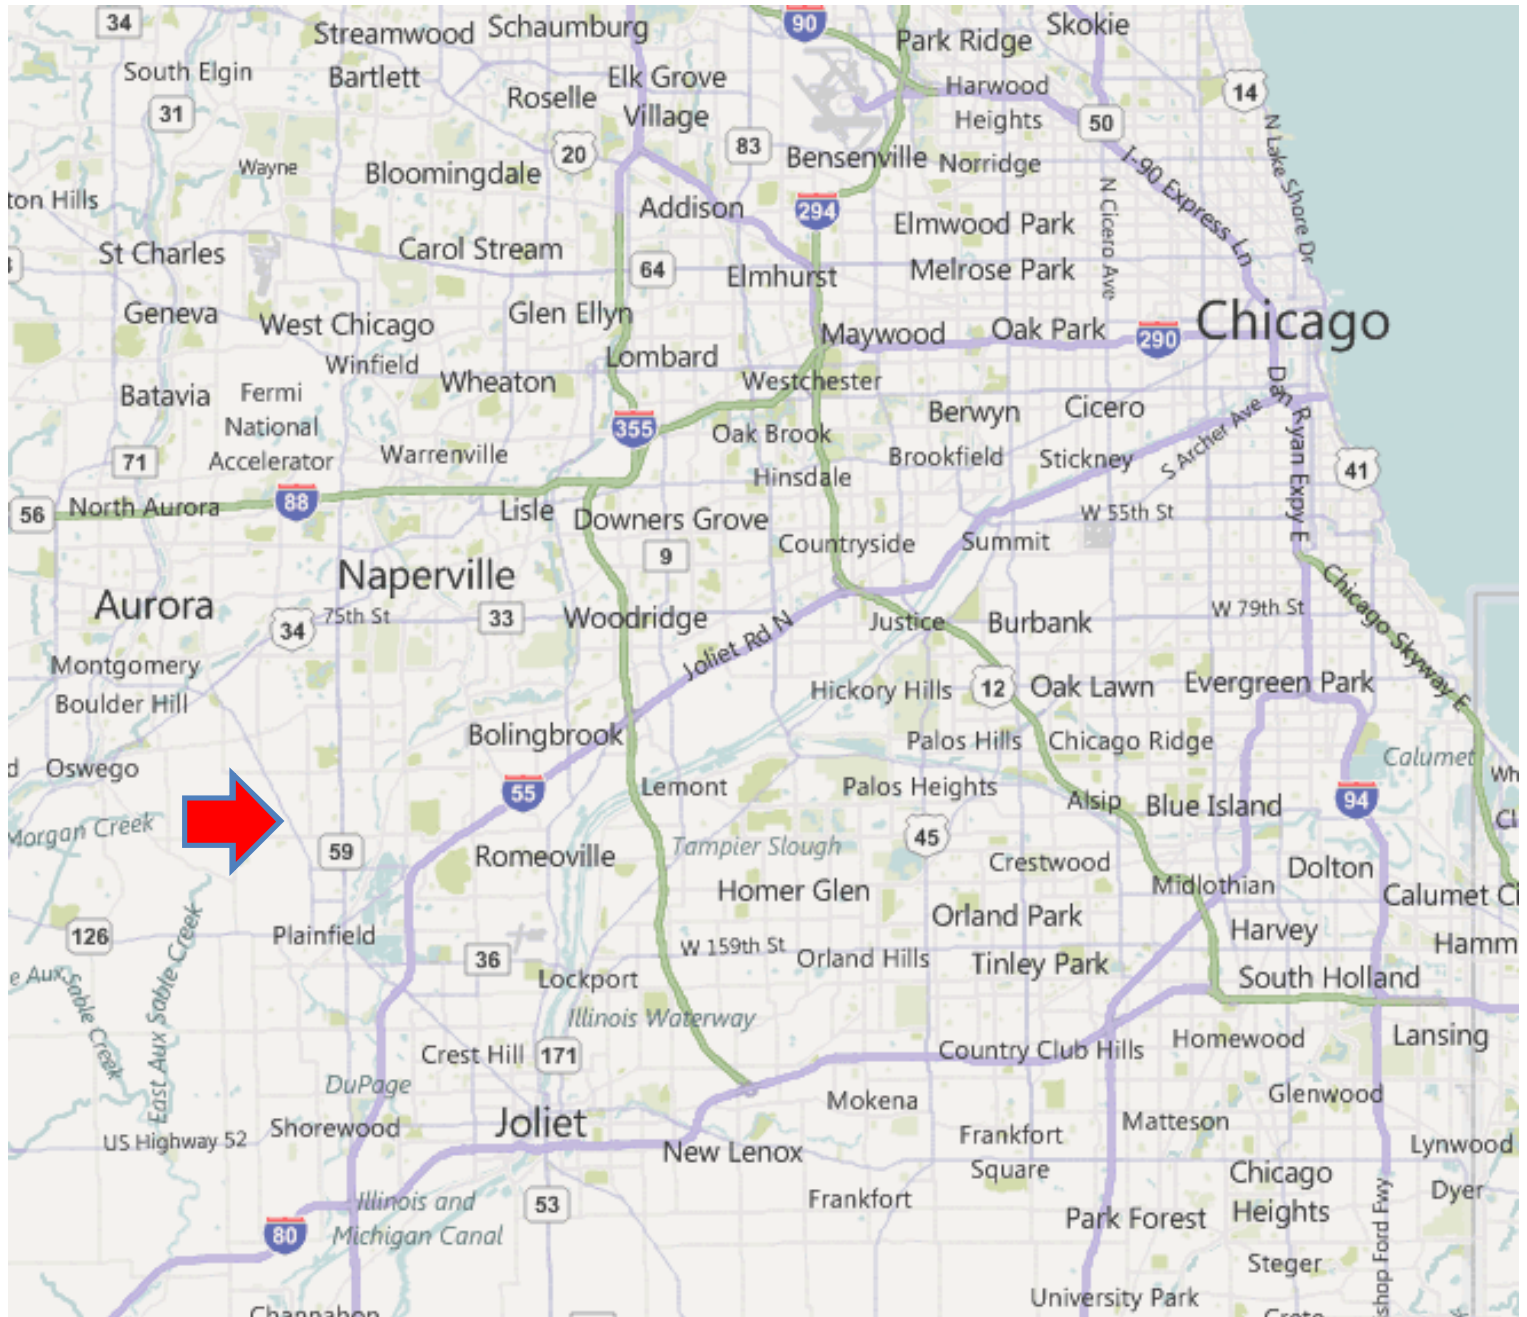

5 Single Family Lots

FOR SALE

Kingsbridge Estates

Plainfield, Illinois

Flanagan Realty, LLC

36W739 Red Haw Lane

St. Charles, IL 60174

Phone: 630-388-8522

Fax: 630-443-1239

email: Dan@FlanaganLand.com

<http://www.flanaganland.com>