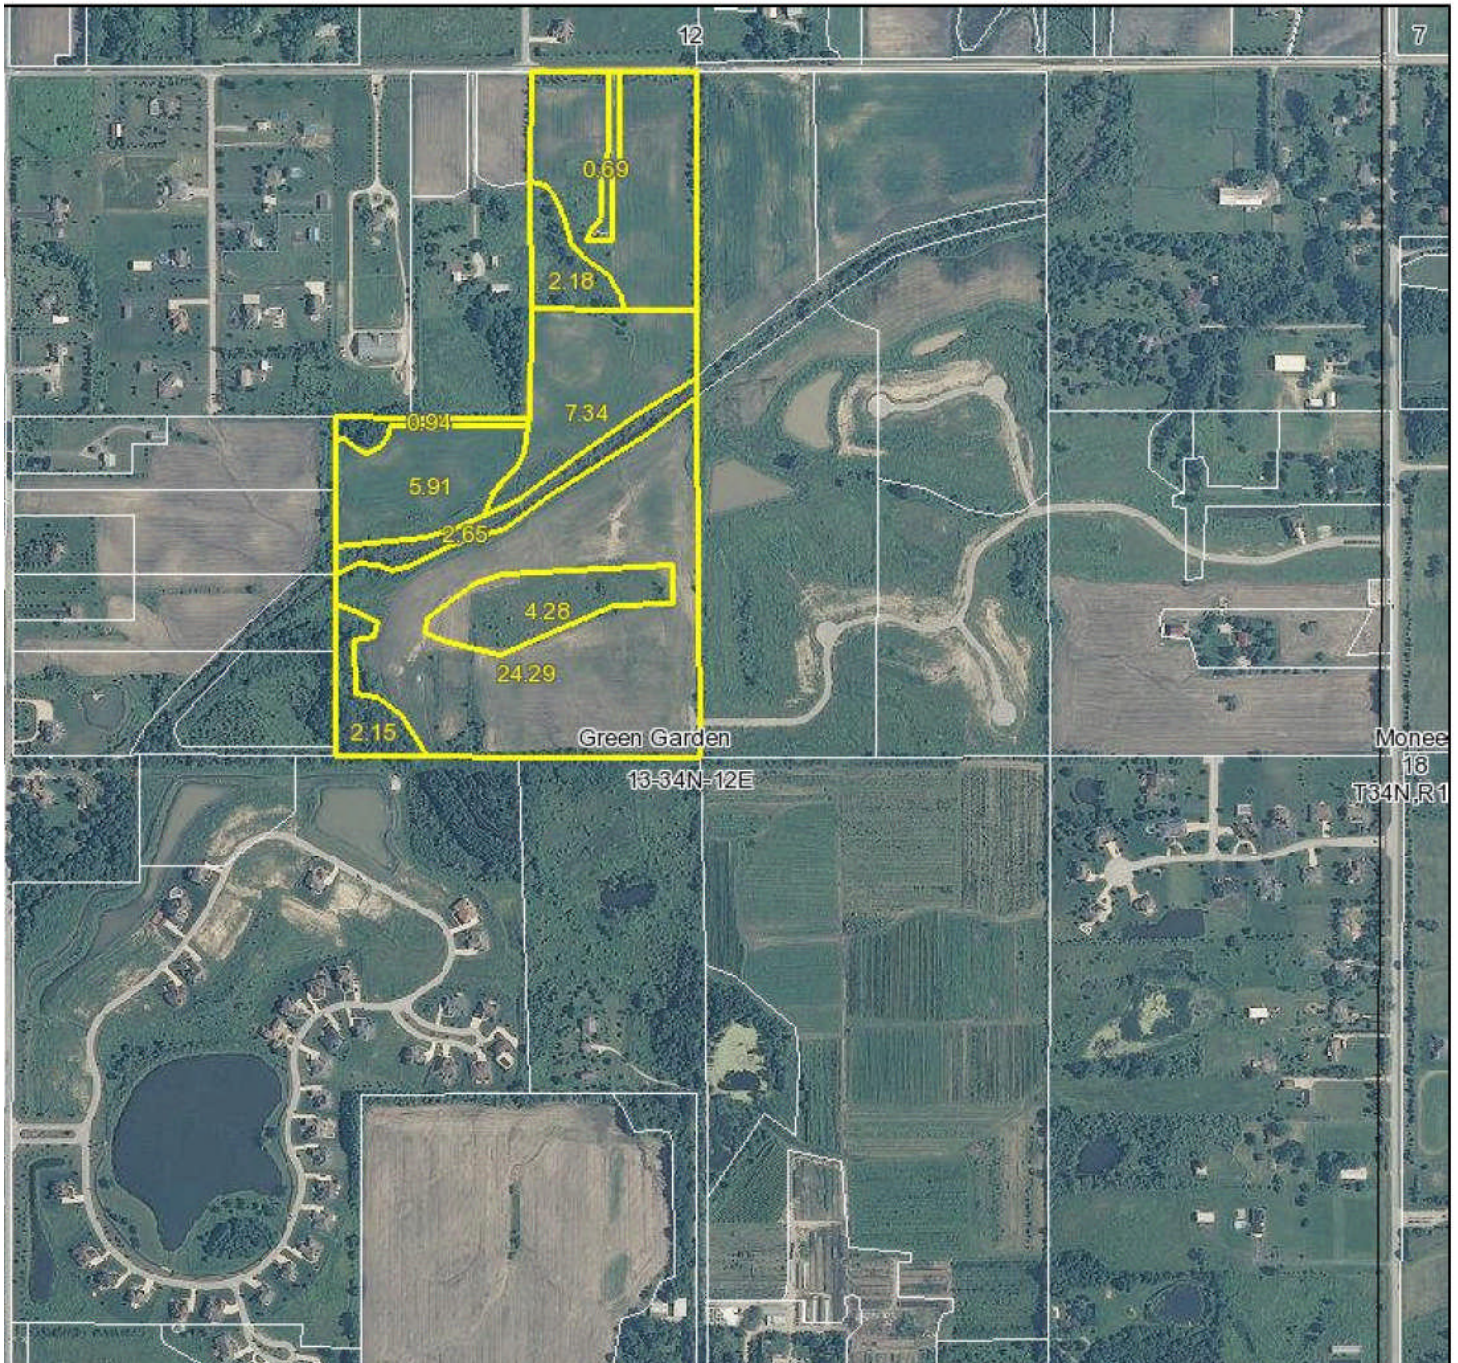

+/- 69.93 Acres

FOR SALE

Palomino Trace Phase II – Dralle West of Harlem Monee, Illinois

Flanagan Realty, LLC

36W739 Red Haw Lane

St. Charles, IL 60174

Phone: 630-388-8522

Fax: 630-443-1239

email: Dan@FlanaganLand.com

<http://www.flanaganland.com>

+/- 69.93 Acres

FOR SALE

Palomino Trace Phase II – Dralle West of Harlem Monee, Illinois

Soils map

Code	Soil Description	Acres	Percent of field	Il. State Productivity Index Legend	Subsoil rooting ^a	Corn Bu/A	Soybeans Bu/A	Wheat Bu/A	Crop productivity index for optimum management
**320C2	Frankfort silty clay loam, 4 to 6 percent slopes, eroded	27.4	44.9%		UNF	**125	**43	**54	**94
235A	Bryce silty clay, 0 to 2 percent slopes	23.8	39.1%		FAV	162	54	64	121
**241D3	Chatsworth silty clay, 6 to 12 percent slopes, severely eroded	6.5	10.7%		UNF	**75	**27	**27	**57
**295B	Mokena silt loam, 2 to 4 percent slopes	3.2	5.3%		FAV	**170	**53	**65	**125
Weighted Average						136.5	46.1	55.6	102.2