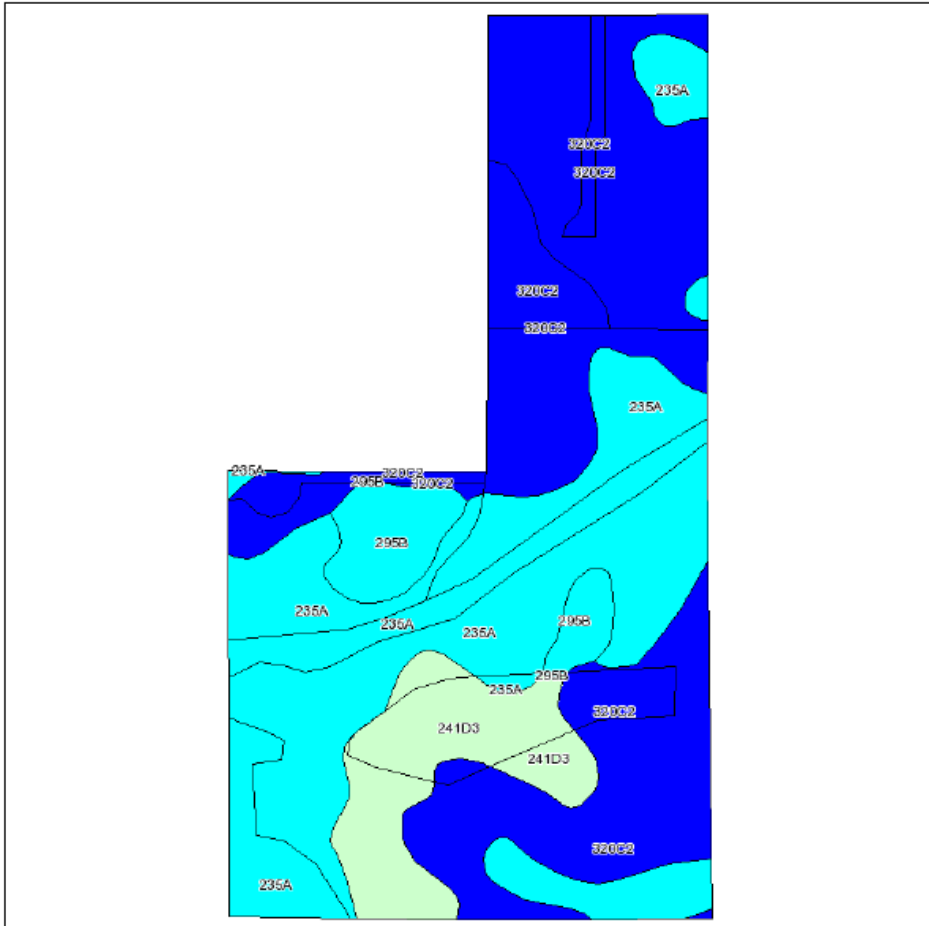

email: Dan@FlanaganLand.com

<http://www.flanaganland.com>

+/- 69.93 Acres

FOR SALE

Palomino Trace Phase II – Dralle West of Harlem Monee, Illinois

Soils map

Code	Soil Description	Acres	Percent of field	Il. State Productivity Index Legend	Subsoil rooting ^a	Corn Bu/A	Soybeans Bu/A	Wheat Bu/A	Crop productivity index for optimum management
**320C2	Frankfort silty clay loam, 4 to 6 percent slopes, eroded	27.4	44.9%		UNF	**125	**43	**54	**94
235A	Bryce silty clay, 0 to 2 percent slopes	23.8	39.1%		FAV	162	54	64	121
**241D3	Chatsworth silty clay, 6 to 12 percent slopes, severely eroded	6.5	10.7%		UNF	**75	**27	**27	**57
**295B	Mokena silt loam, 2 to 4 percent slopes	3.2	5.3%		FAV	**170	**53	**65	**125
Weighted Average						136.5	46.1	55.6	102.2