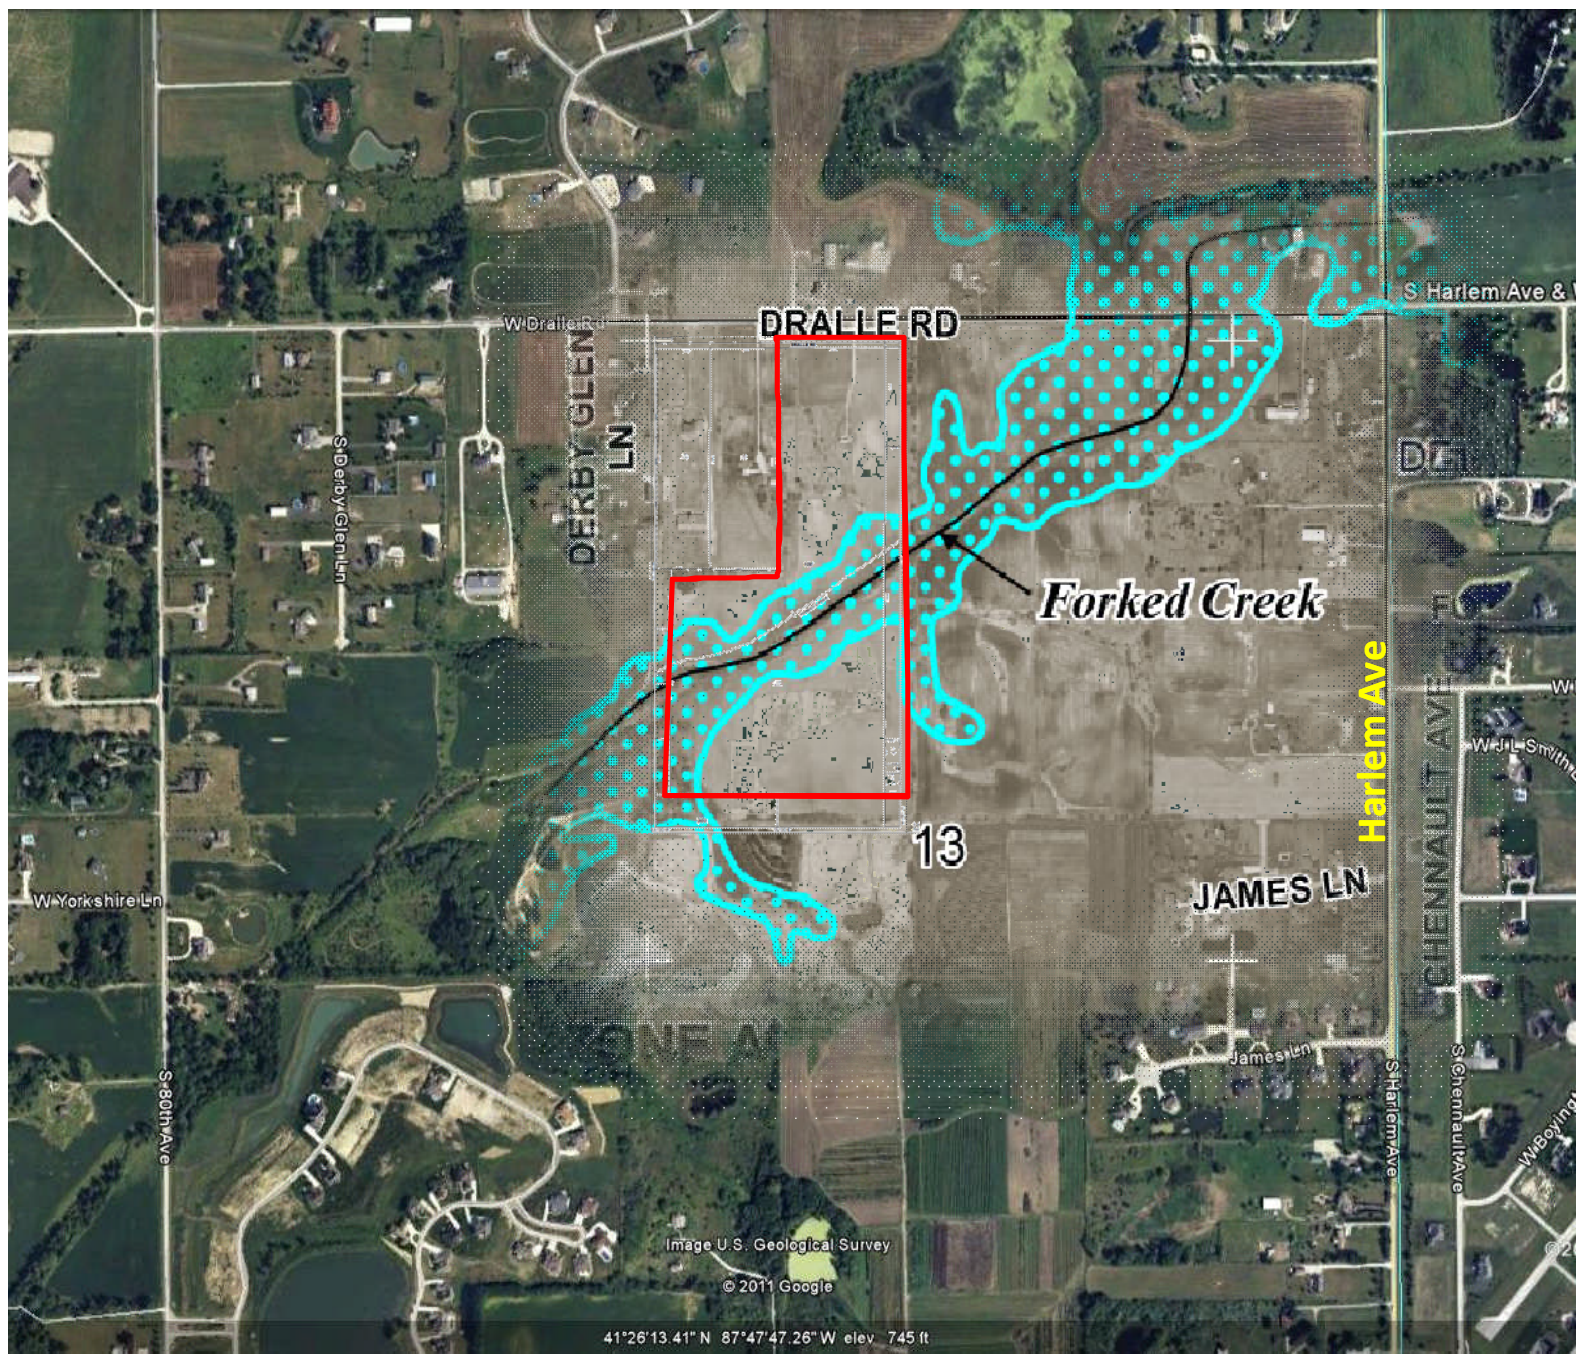

+/- 69.93 Acres

FOR SALE

Palomino Trace Phase II – Dralle West of Harlem Monee, Illinois

Flanagan Realty, LLC

36W739 Red Haw Lane
St. Charles, IL 60174
Phone: 630-388-8522
Fax: 630-443-1239

email: Dan@FlanaganLand.com
<http://www.flanaganland.com>